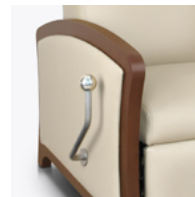

salerno

Sleepover Recliner

salerno

Sleepover Recliner

The Salerno Sleepover Recliner combines sleek, modern curves with exquisite form and function. The stylish contoured back hugs and supports the lumbar region. An outside lever engages the chair's foot rest while a recessed release latch initiates the reclining motion.

Model: SLSR1
30W 38D 45H 21.5SW 20SD 19SH 25AH
73 Ext. Depth

Features

Nightingale Award
Kwalu's GetWell Patient Room was awarded a Nightingale Innovation Award for Surfacing Material

Durable Finish
Kwalu's proprietary finish doesn't have any of the drawbacks of wood. The finish is moisture impervious, easy to clean and maintenance-free.

Release Latch to Operate Back
Release latch on inside of right arm activates back reclining positions, which lock when latch is disengaged.

Lever to Operate Footrest
Lever on outside right arm independently controls the footrest only.

Extended Length
Fully reclines to a depth of 73 inches.

Concealed Cleanout
Concealed cleanout eliminates a debris build-up behind the seat cushion.

Easy to Clean
Clorox Healthcare and Kwalu are partnering to fight HAI's. Kwalu chairs have no topical coatings, so sanitizing solutions commonly used in healthcare environments can be used – including 100% bleach – without degrading the finish.