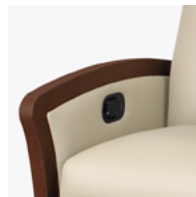

salerno

Sleepover Recliner

salerno

Sleepover Recliner

The Salerno Sleepover Recliner combines sleek, modern curves with exquisite form and function. The stylish contoured back hugs and supports the lumbar region. An outside lever engages the chair's foot rest while a recessed release latch initiates the reclining motion.

Model: SLSR1
30W 38D 45H 21.5SW 20SD 19SH 25AH
73 Ext. Depth

Features

Nightingale Award
Kwalu's GetWell Patient Room was awarded a Nightingale Innovation Award for Surfacing Material

Durable Finish
Kwalu's proprietary finish doesn't have any of the drawbacks of wood. The finish is moisture impervious, easy to clean and maintenance-free.

Release Latch to Operate Back
Release latch on inside of right arm activates back reclining positions, which lock when latch is disengaged.

Lever to Operate Footrest
Lever on outside right arm independently controls the footrest only.

Extended Length
Fully reclines to a depth of 73 inches.

Concealed Cleanout
Concealed cleanout eliminates a debris build-up behind the seat cushion.

Easy to Clean
Clorox Healthcare and Kwalu are partnering to fight HAI's. Kwalu chairs have no topical coatings, so sanitizing solutions commonly used in healthcare environments can be used – including 100% bleach – without degrading the finish.